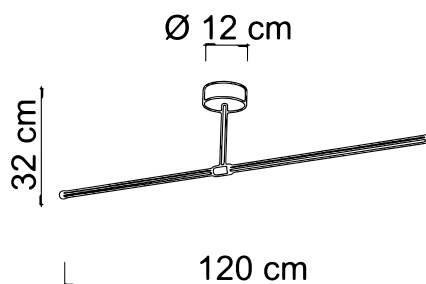

# ELIA/PL120D

ceiling lamp

The Elia Collection embodies the concept of illuminated minimalism, with lamps characterized by an extruded aluminum profile that offers extraordinary simplicity. These lamps not only provide light but also decorate the spaces they inhabit. With their essential and clean design, the Elia Collection represents a perfect blend of functionality and aesthetics, offering sophisticated lighting that harmoniously integrates into the decor.

## PACKAGING DATA :

Packages	1
Net Weight	1,0kg
Gross Weight	1,5kg
Volume	0,0430 m <sup>3</sup>

Any interventions on the light source of this article must be carried out by qualified personnel or by the manufacturer himself.  
Any operation carried out without prior consultation with Contemporanea srl will void the guarantee